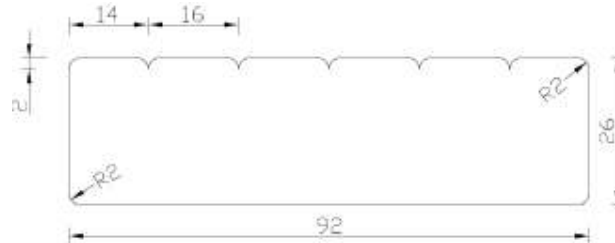

UTS 19x117

Also available with the following dimensions: 19x92/140

UYK - Houtrabat 19x140

UYL 25x140

Half parallelogram SHP 28/42x42

Half parallelogram SHP

LunaPanel smooth 15x92

Also available with the following dimensions: 19x92/117. 19 mm thick can be used as well as exterior cladding.

STP 15x92

STS 15x92

STV 15x92

UTS HTG 19x92

Also available with the following dimensions: 19x117. 19 mm thick can be used as well as exterior cladding.

STS 15x92 velvet

Interior claddings available also with velvet surface.

2. Decking Boards

LunaDeck 1 26x68

LunaDeck 2 26x92

Also available with the following dimensions: 26x117 / 140

LunaDeck 2 26x92 Profix

Also available with the following dimensions: 26x92 / 140

LunaRound 26x117

Attention: no groove on back side in 2 side TG profile

5. Planed planks

SHP 42x117

Also available with the following dimensions: 42x68/92/140

6. Lunapost – Laminated thermowood posts

SHP 90x90

Also available with the following dimensions: 120x120, 140x140 and 170x170