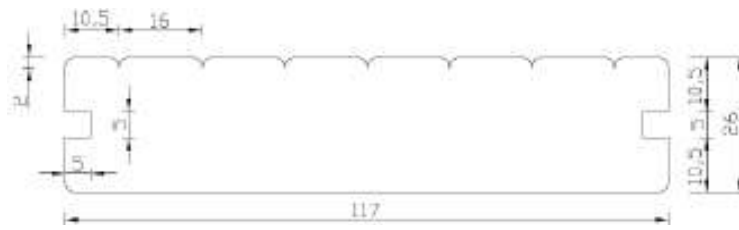

2. Decking Boards

LunaDeck 1 26x68

LunaDeck 2 26x92

Also available with the following dimensions: 26x117 / 140

LunaDeck 2 26x92 Profix

Also available with the following dimensions: 26x92 / 140

LunaRound 26x117

Also available with the following dimensions: 26x92 and with PROFIX

AntiSlip PROFIX 26x117 (Smooth backside)

Also available with the following dimensions: 26x140 and without PROFIX

AntiSlip 26x117 (Grooved backside)