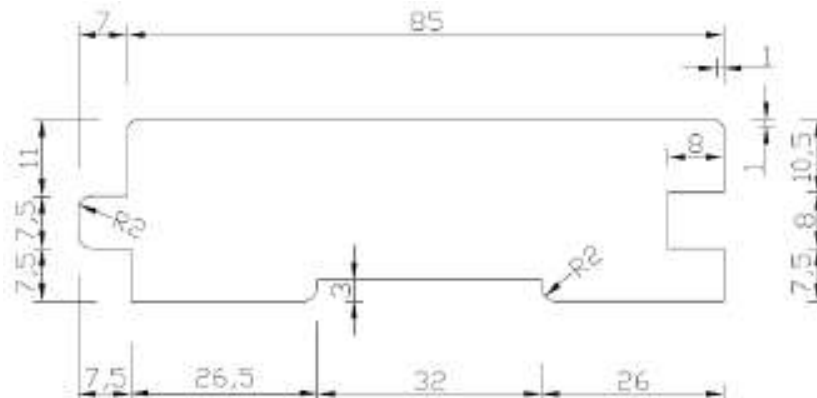

Also available with the following dimensions: 26x140 and with PROFIX

SHP 26x117

Also available with the following dimensions: 26x 68/92 and with PROFIX

3. Sauna Bench Boards

SHP 26x92

4. Flooring Boards

HLL 2 TG & 4 TG 26x92

Attention: no groove on back side in 2 side TG profile

5. Planed planks

SHP 42x117

Also available with the following dimensions: 42x68/92/140

6. Lunapost – Laminated thermowood posts

SHP 90x90

Also available with the following dimensions: 120x120, 140x140 and 170x170