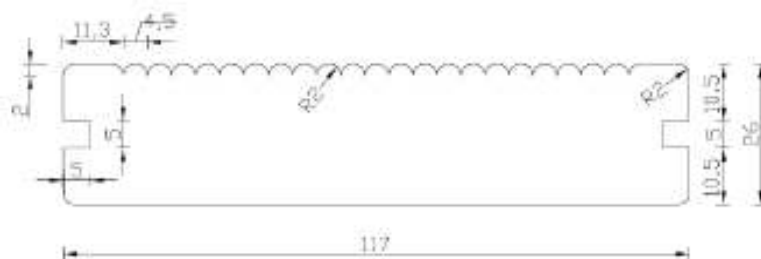

2. Decking Boards

LunaDeck 1 26x68

LunaDeck 2 26x92

Also available with the following dimensions: 26x117 / 140

LunaDeck 2 26x92 Profix

Also available with the following dimensions: 26x92 / 140

LunaRound 26x117

Also available with the following dimensions: 26x92 and with PROFIX

AntiSlip PROFIX 26x117 (Smooth backside)

Also available with the following dimensions: 26x140 and without PROFIX

AntiSlip 26x117 (Grooved backside)