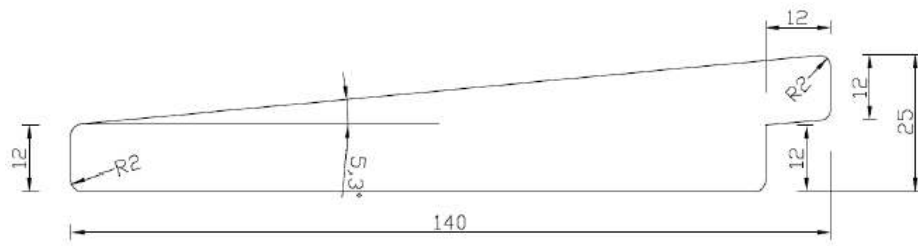

UTS 19x117

Also available with the following dimensions: 19x92/140

UYK - Houtrabat 19x140

UYL 25x140

Half parallelogram SHP 28/42x42

Half parallelogram SHP

LunaPanel smooth 15x92

Also available with the following dimensions: 19x92/117. 19 mm thick can be used as well as exterior cladding.

STP 15x92

STS 15x92

STV 15x92

UTS HTG 19x92

Also available with the following dimensions: 19x117. 19 mm thick can be used as well as exterior cladding.

STS 15x92 velvet

Interior claddings available also with velvet surface.

2. Decking Boards

LunaDeck 1 26x68

LunaDeck 2 26x92

Also available with the following dimensions: 26x117 / 140

LunaDeck 2 26x92 Profix

Also available with the following dimensions: 26x92 / 140

LunaRound 26x117