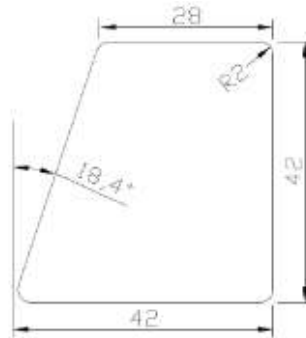

UTS 19x117

Also available with the following dimensions: 19x92/140

UYK - Houtrabat 19x140

UYL 25x140

Half parallelogram SHP 28/42x42

Half parallelogram SHP

LunaPanel smooth 15x92

Also available with the following dimensions: 19x92/117. 19 mm thick can be used as well as exterior cladding.

STP 15x92

STS 15x92

STV 15x92

UTS HTG 19x92

Also available with the following dimensions: 19x117. 19 mm thick can be used as well as exterior cladding.

STS 15x92 velvet

Interior claddings available also with velvet surface.

2. Decking Boards

LunaDeck 1 26x68

LunaDeck 2 26x92

Also available with the following dimensions: 26x117 / 140

LunaDeck 2 26x92 Profix

Also available with the following dimensions: 26x92 / 140

LunaRound 26x117

Attention: no groove on back side in 2 side TG profile

5. Planed planks

SHP 42x117

Also available with the following dimensions: 42x68/92/140

6. Lunapost – Laminated thermowood posts

SHP 90x90

Also available with the following dimensions: 120x120, 140x140 and 170x170