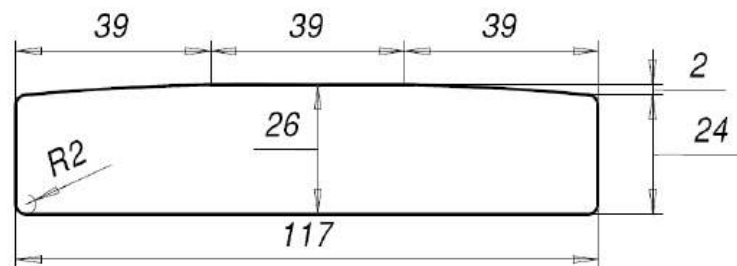

2. Decking Boards

LunaDeck 1 26x68

LunaDeck 2 26x92

Also available with the following dimensions: 26x117 / 140

LunaDeck 2 26x92 Profix

Also available with the following dimensions: 26x92 / 140

LunaRound 26x117

Also available with the following dimensions: 26x92 and with PROFIX

AntiSlip PROFIX 26x117 (Smooth backside)

Also available with the following dimensions: 26x140 and without PROFIX

AntiSlip 26x117 (Grooved backside)

Also available with the following dimensions: 26x140 and with PROFIX

SHP 26x117

Also available with the following dimensions: 26x 68/92 and with PROFIX

3. Sauna Bench Boards

SHP 26x92

4. Flooring Boards

HLL 2 TG & 4 TG 26x92

Attention: no groove on back side in 2 side TG profile

5. Planed planks

SHP 42x117

Also available with the following dimensions: 42x68/92/140

6. Lunapost – Laminated thermowood posts

SHP 90x90

Also available with the following dimensions: 120x120, 140x140 and 170x170