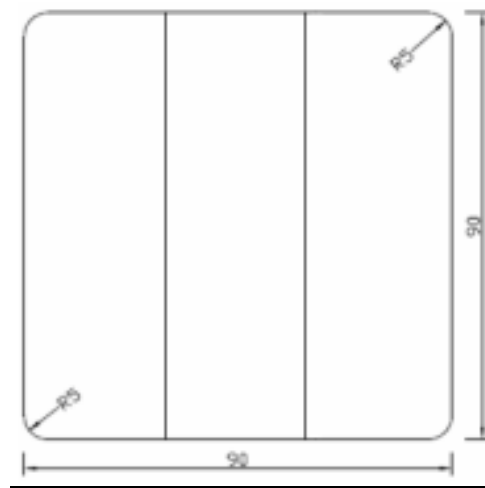

Also available with the following dimensions: 26x92 and with PROFIX

AntiSlip PROFIX 26x117 (Smooth backside)

Also available with the following dimensions: 26x140 and without PROFIX

AntiSlip 26x117 (Grooved backside)

Also available with the following dimensions: 26x140 and with PROFIX

SHP 26x117

Also available with the following dimensions: 26x 68/92 and with PROFIX

3. Sauna Bench Boards

SHP 26x92

4. Flooring Boards

HLL 2 TG & 4 TG 26x92

Attention: no groove on back side in 2 side TG profile

5. Planed planks

SHP 42x117

Also available with the following dimensions: 42x68/92/140

6. Lunapost – Laminated thermowood posts

SHP 90x90

Also available with the following dimensions: 120x120, 140x140 and 170x170