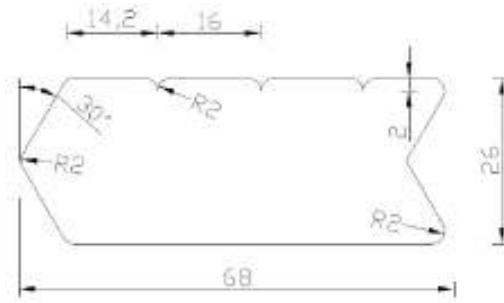

UTS 19x117

Also available with the following dimensions: 19x92/140

UYK - Houtrabat 19x140

UYL 25x140

Half parallelogram SHP 28/42x42

Half parallelogram SHP

LunaPanel smooth 15x92

Also available with the following dimensions: 19x92/117. 19 mm thick can be used as well as exterior cladding.

STP 15x92

STS 15x92

STV 15x92

UTS HTG 19x92

Also available with the following dimensions: 19x117. 19 mm thick can be used as well as exterior cladding.

STS 15x92 velvet

Interior claddings available also with velvet surface.

2. Decking Boards

LunaDeck 1 26x68

LunaDeck 2 26x92

Also available with the following dimensions: 26x117 / 140

LunaDeck 2 26x92 Profix

Also available with the following dimensions: 26x92 / 140

LunaRound 26x117