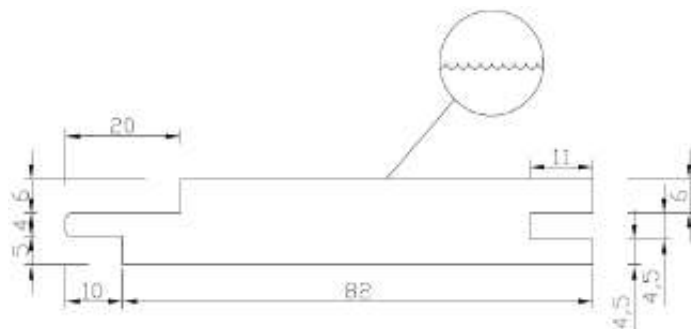

STP 15x92

STS 15x92

STV 15x92

UTS HTG 19x92

Also available with the following dimensions: 19x117. 19 mm thick can be used as well as exterior cladding.

STS 15x92 velvet

Interior claddings available also with velvet surface.

2. Decking Boards

LunaDeck 1 26x68

LunaDeck 2 26x92

Also available with the following dimensions: 26x117 / 140

LunaDeck 2 26x92 Profix

Also available with the following dimensions: 26x92 / 140

LunaRound 26x117