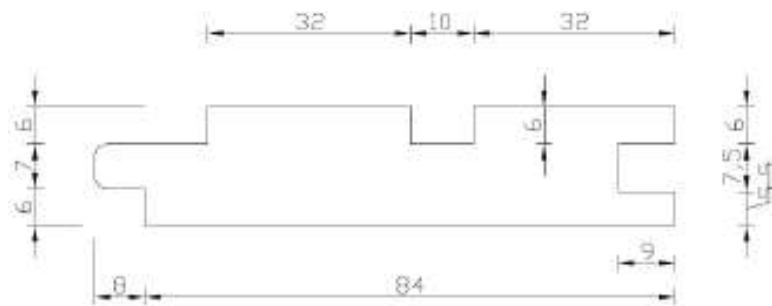

UTS HTG 19x92

Also available with the following dimensions: 19x117. 19 mm thick can be used as well as exterior cladding.