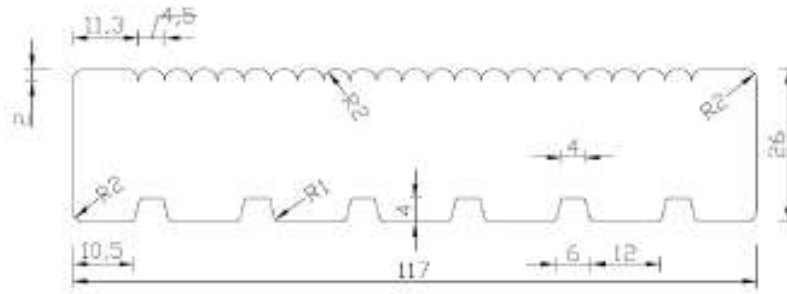

2. Decking Boards

LunaDeck 1 26x68

LunaDeck 2 26x92

Also available with the following dimensions: 26x117 / 140

LunaDeck 2 26x92 Profix

Also available with the following dimensions: 26x92 / 140

LunaRound 26x117

Also available with the following dimensions: 26x92 and with PROFIX

AntiSlip PROFIX 26x117 (Smooth backside)

Also available with the following dimensions: 26x140 and without PROFIX

AntiSlip 26x117 (Grooved backside)