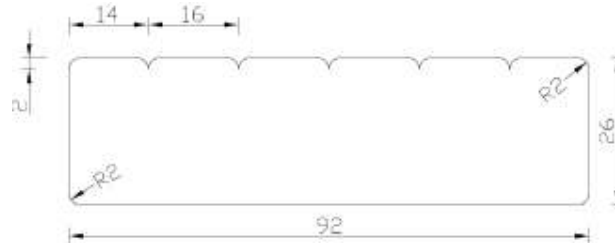

## 2. Decking Boards

**LunaDeck 1 26x68**

**LunaDeck 2 26x92**

Also available with the following dimensions: 26x117 / 140

**LunaDeck 2 26x92 Profix**

Also available with the following dimensions: 26x92 / 140