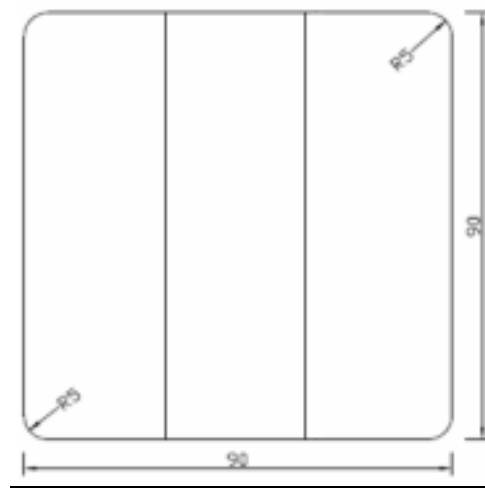

### **HLL 2 TG & 4 TG 26x92**

Attention: no groove on back side in 2 side TG profile

## 5. Planed planks

### SHP 42x117

Also available with the following dimensions: 42x68/92/140

### SHP 90x90

Also available with the following dimensions: 120x120, 140x140 and 170x170