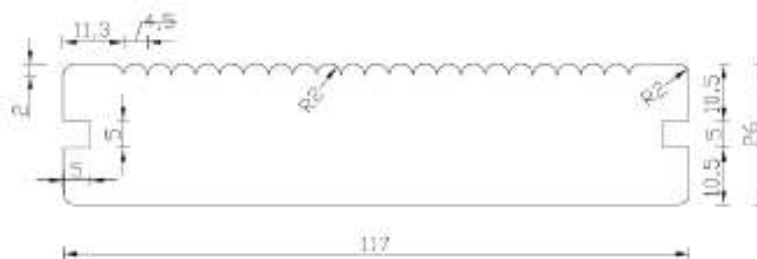

AntiSlip PROFIX 26x117 (Smooth backside)

Also available with the following dimensions: 26x140 and without PROFIX