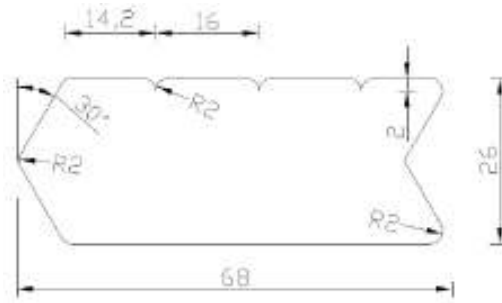

LunaDeck 1 26x68