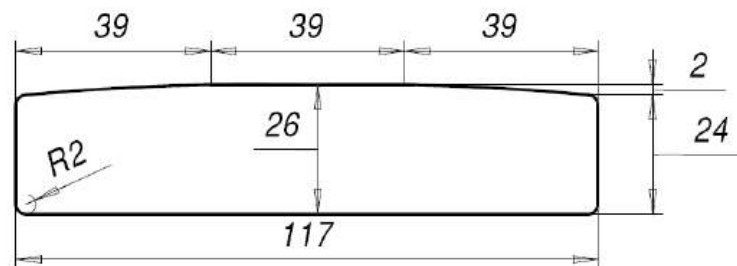

## 2. Decking Boards

**LunaDeck 1 26x68**

**LunaDeck 2 26x92**

Also available with the following dimensions: 26x117 / 140

**LunaDeck 2 26x92 Profix**

Also available with the following dimensions: 26x92 / 140

**LunaRound 26x117**

Also available with the following dimensions: 26x92 and with PROFIX

**AntiSlip PROFIX 26x117 (Smooth backside)**

Also available with the following dimensions: 26x140 and without PROFIX