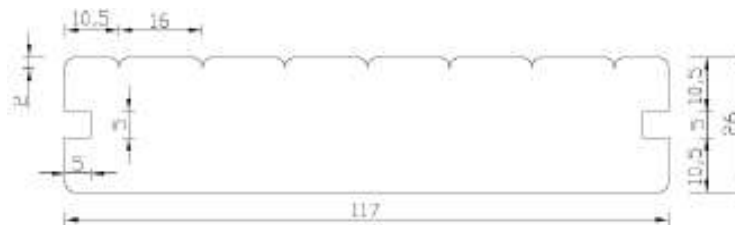

## 2. Decking Boards

**LunaDeck 1 26x68**

**LunaDeck 2 26x92**

Also available with the following dimensions: 26x117 / 140

**LunaDeck 2 26x92 Profix**

Also available with the following dimensions: 26x92 / 140